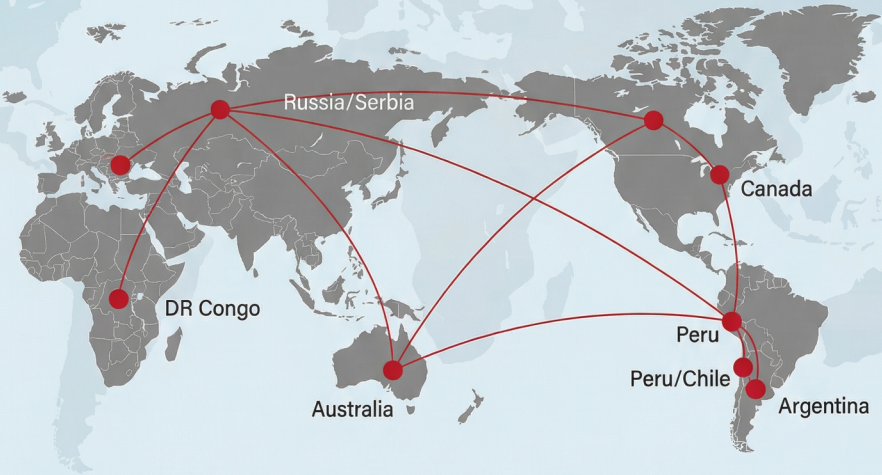

RIO MINERALS

Liquid-phase Rubber Solutions

RIO Minerals – Liquid-phase Rubber Unfazed by Extreme Working Conditions

紫金矿业 (Zijin) | 首钢集团 (Shougang) | 必和必拓 (BHP) | Codelco
加拿大自然资源 (CNRL) | 中信太平洋 (CITIC) | 铜陵有色

Global Presence and Support:

We provide 24/7 for technical support and service in over 20 countries to ensure uninterrupted industrial operations.

Diverse Areas of Applications

RIO MINERALS

World-class Rubber Expert | Driven by Professionalism | Quality First